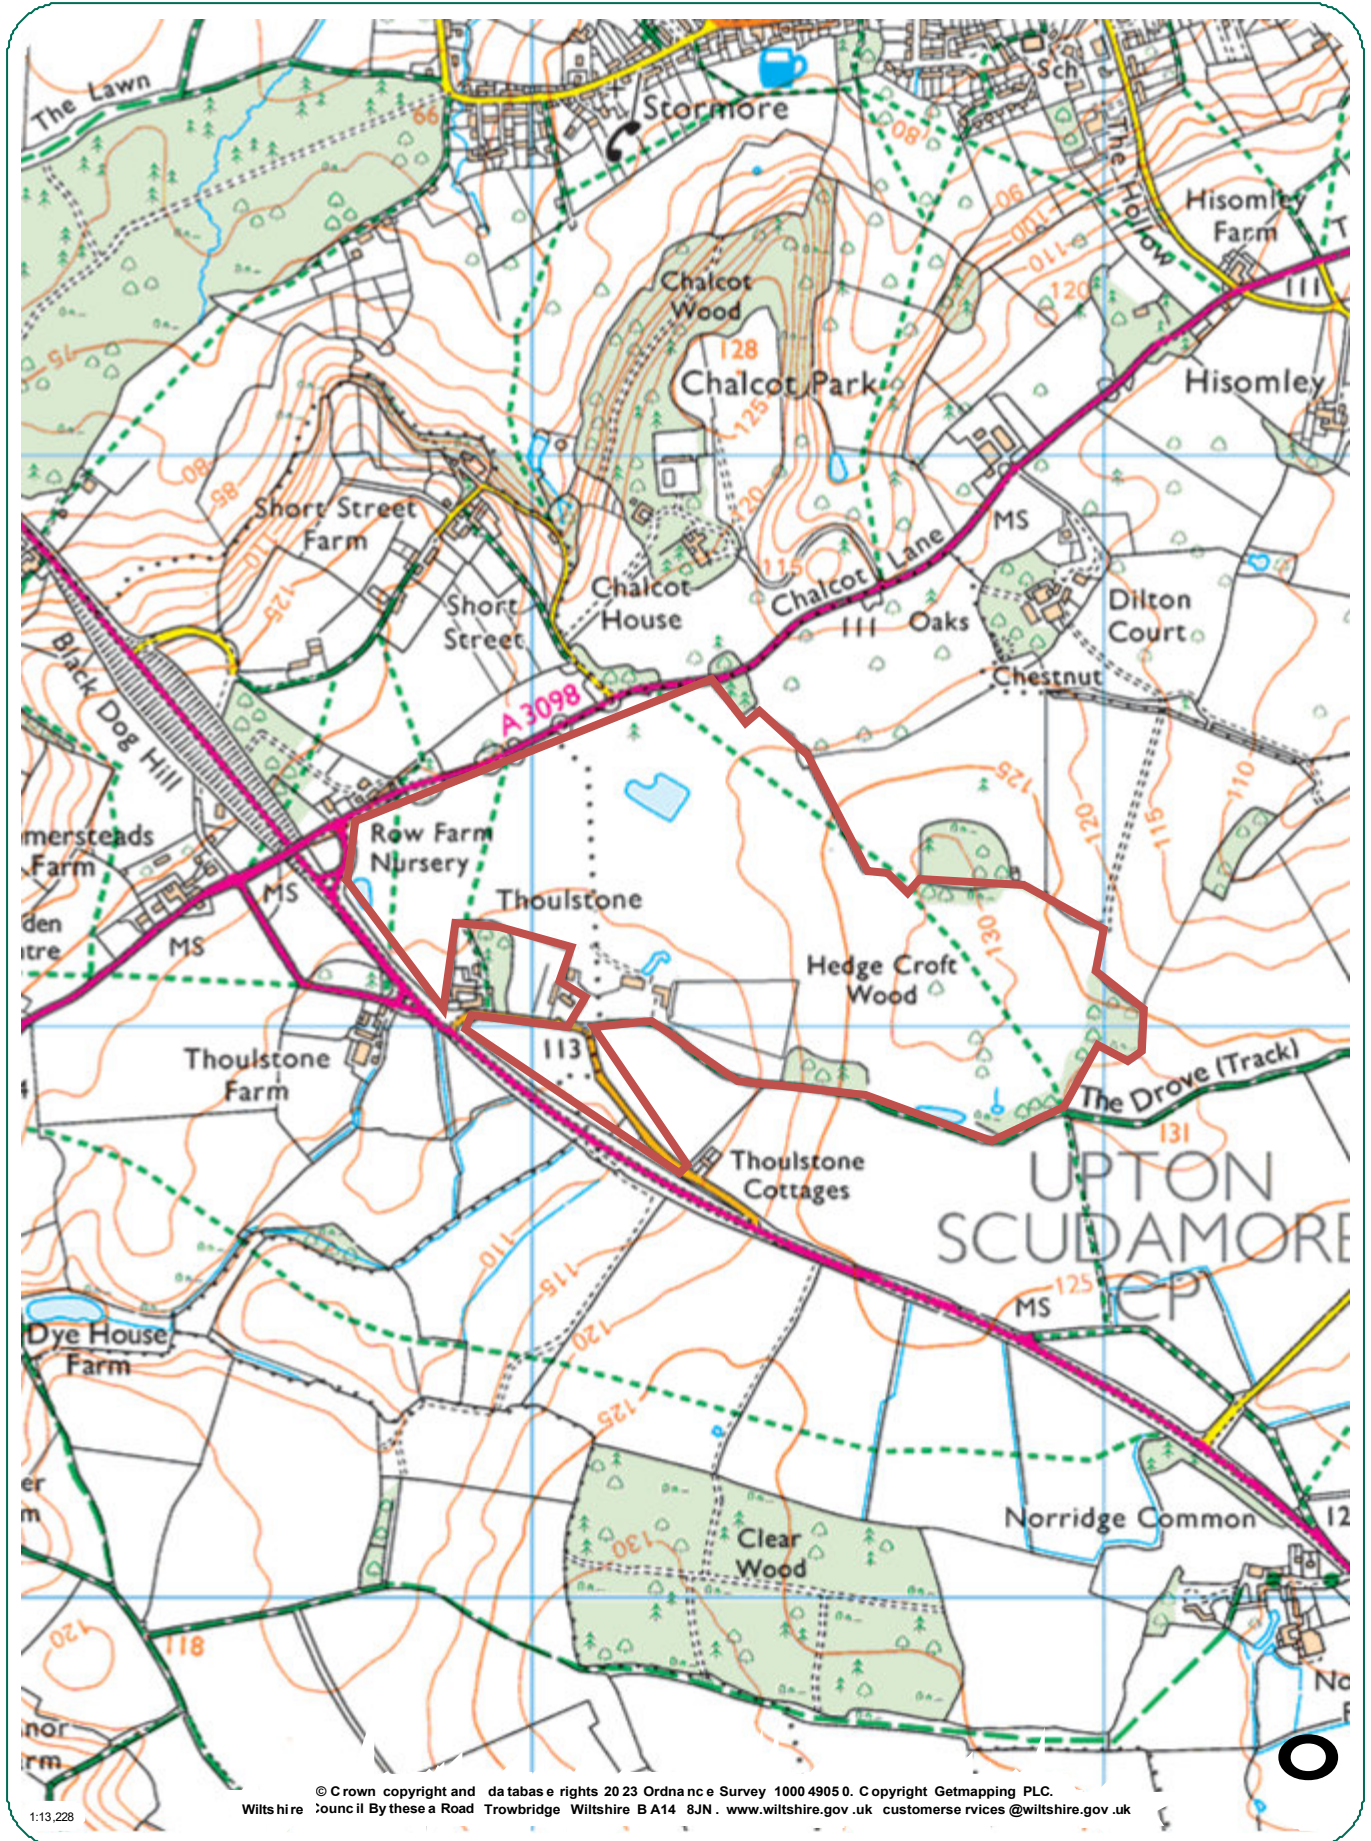

# Thoulstone Park Location

© Crown copyright and database rights 2023 Ordnance Survey 1000 4905 0. Copyright Getmapping PLC.  
Wiltshire Council By these a Road Trowbridge Wiltshire BA14 8JN. www.wiltshire.gov.uk customer services @wiltshire.gov.uk

1:13,228

Boundary of Thoulstone Park